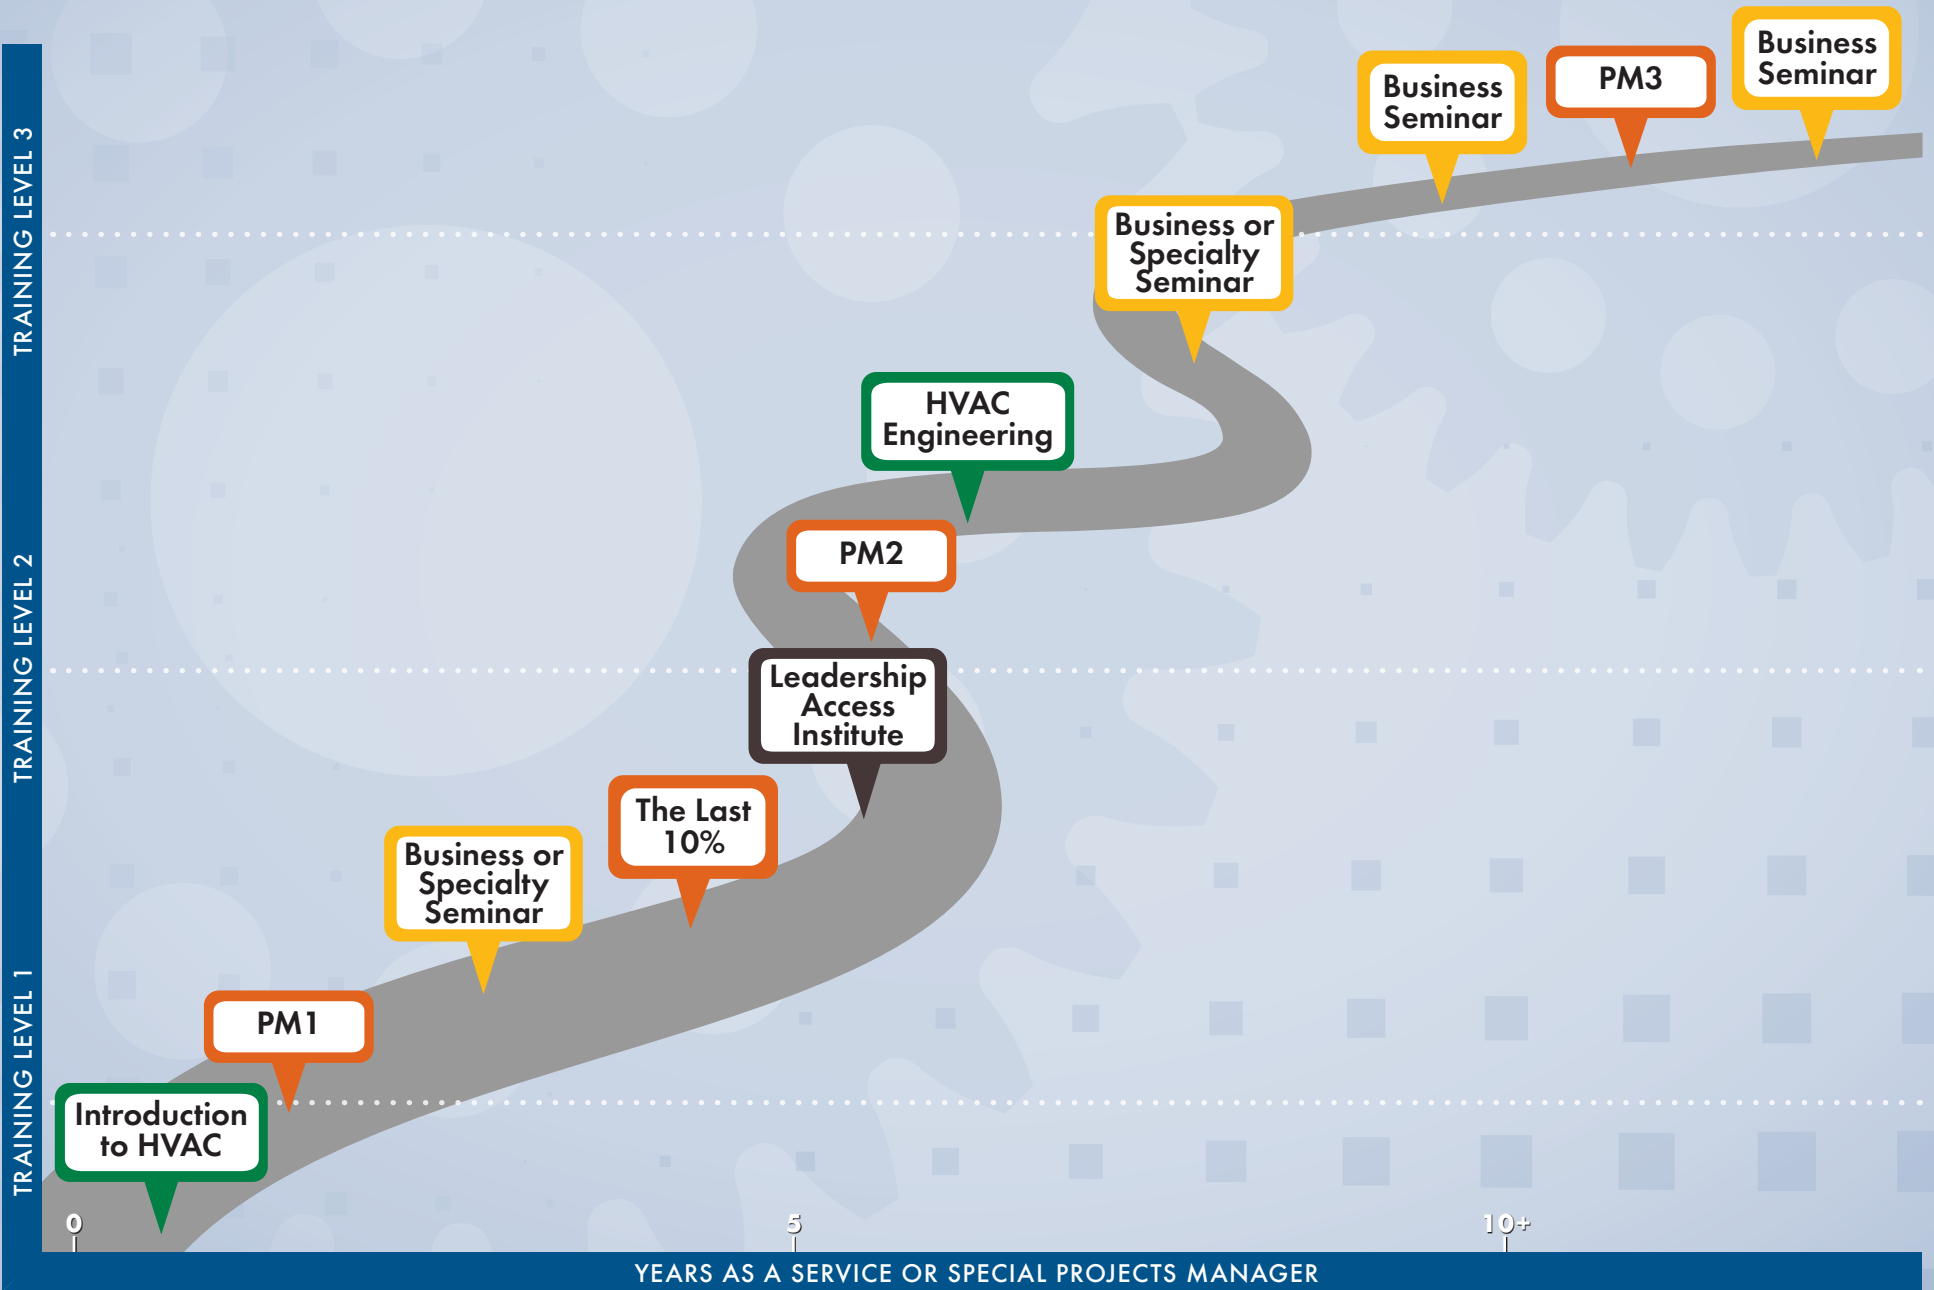

Specialty Contractor Institute
DRIVEN BY THE MEP ALLIANCE

Training Path for Project Managers & Project Engineers

YEARS AS A SERVICE OR SPECIAL PROJECTS MANAGER